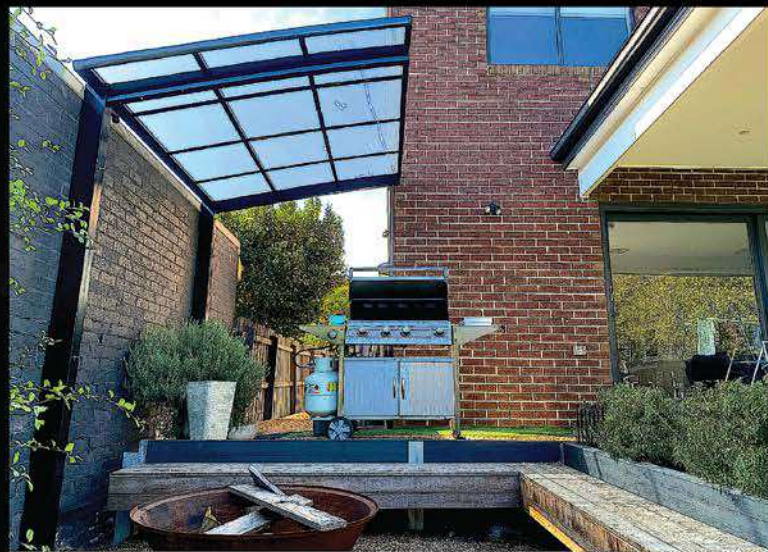

cantaport
AUSTRALIA

BBO & KITCHEN shade

the perfect cooking shade accessory